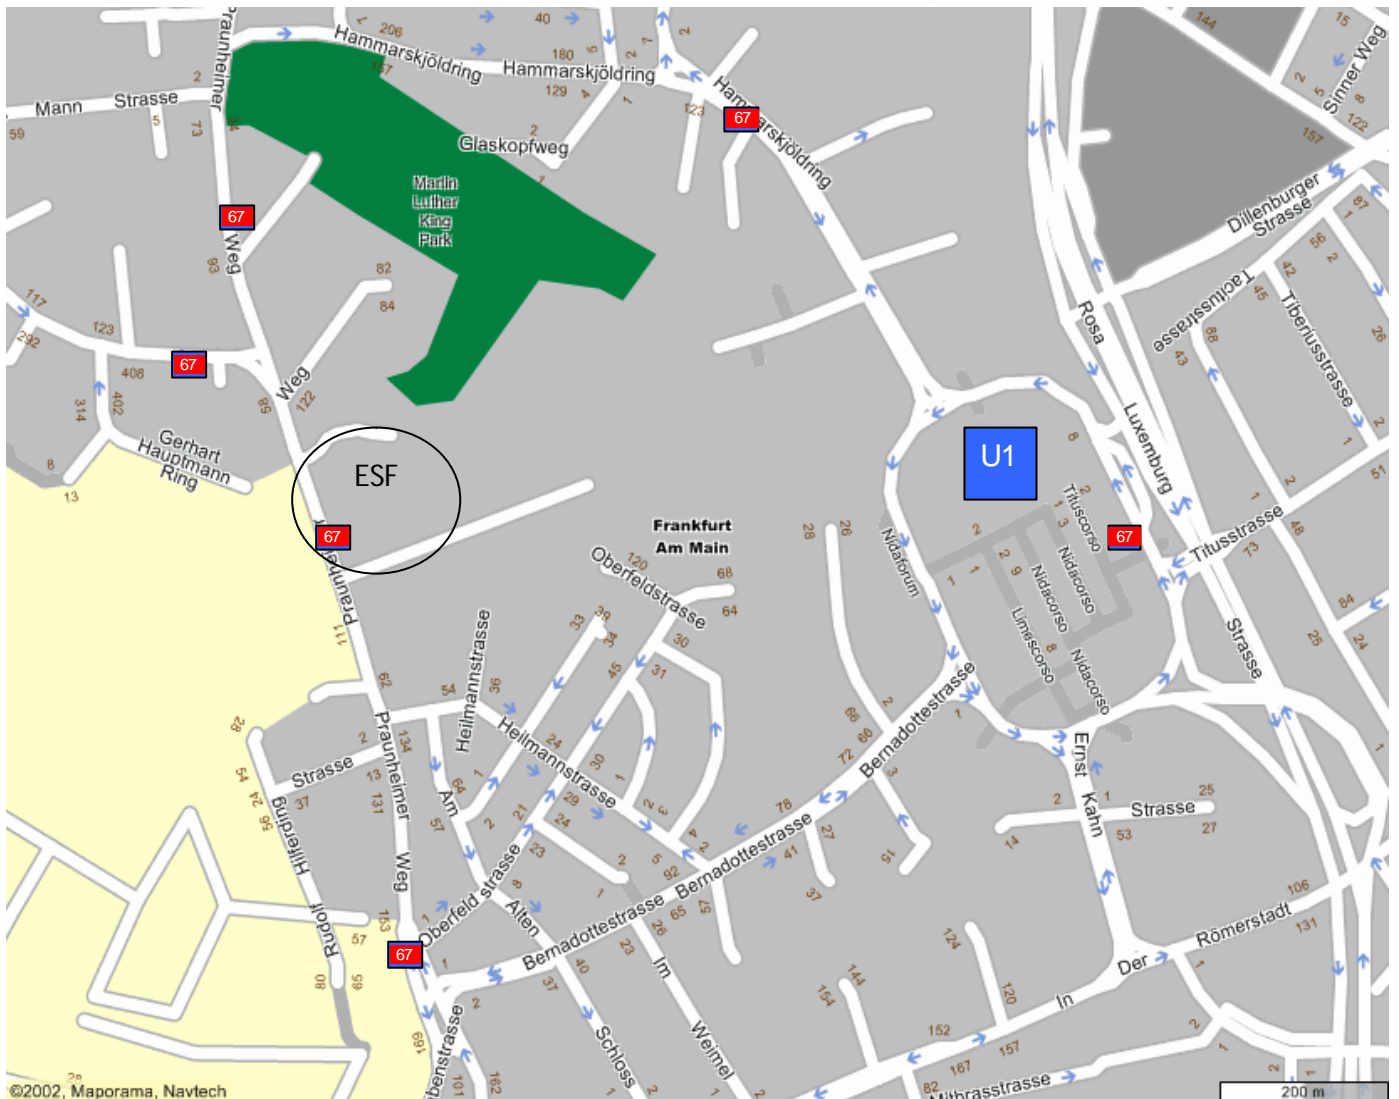

Where to find the European School Frankfurt

School address: 126 Praunheimer Weg, 60439 Frankfurt am Main